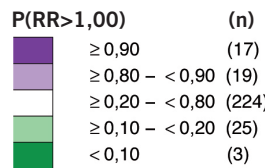

AE 1 baino handiagoa izateko probabilitatea
Probabilidad de que el RR sea mayor que 1
Probability of the RR being greater than 1

BILBAO